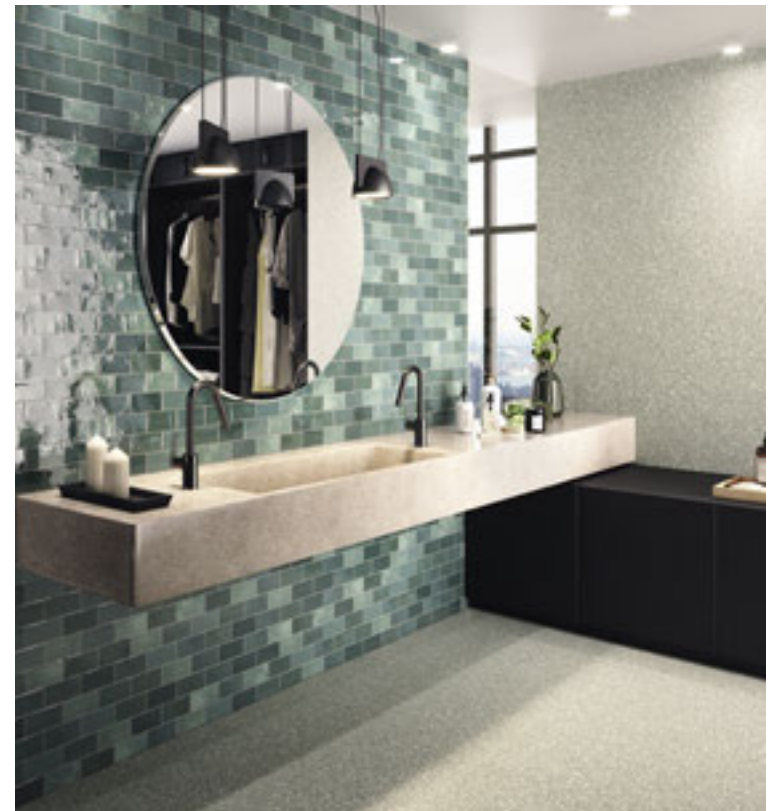

POWER VICTORIAN GREEN GLOSS 6,2X12,5. TERRAZZO GREY MATT 90X90.